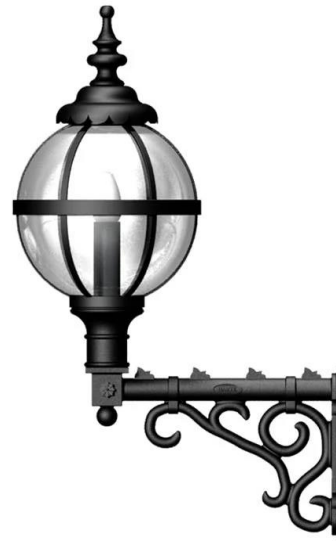

Victorian globe wall light in cast iron with decorative arm 1.05m (H241)

Product code	H241	
Location:	Wall Light	
Use:	Exterior	
IP Rating:	IP44	
Main Materials:	Cast Iron	
Height (mm / ") :	1050	41.34
Width (mm / ") :	510	20.08
Weight (KGs / lbs) :	35	77.18
Glazing:	Polycarbonate	
Bulb holder (STD / US):	E27	E26
Bulb included:	No	
Reccomended bulb:	LED 7W 2700K	
Voltage (STD / US):	220/240v	110/120V
Power Max:	100W	
Cable type:	3 core insulated	
Driver required:	No	
LED panel option:	Yes	
Finish:	Hand sprayed enamel gloss paint	
Colour:	Black as standard. Other colours available on request.	
Warranty:	Cast iron elements	
Chain Length (mm / ") :	N/A	N/A